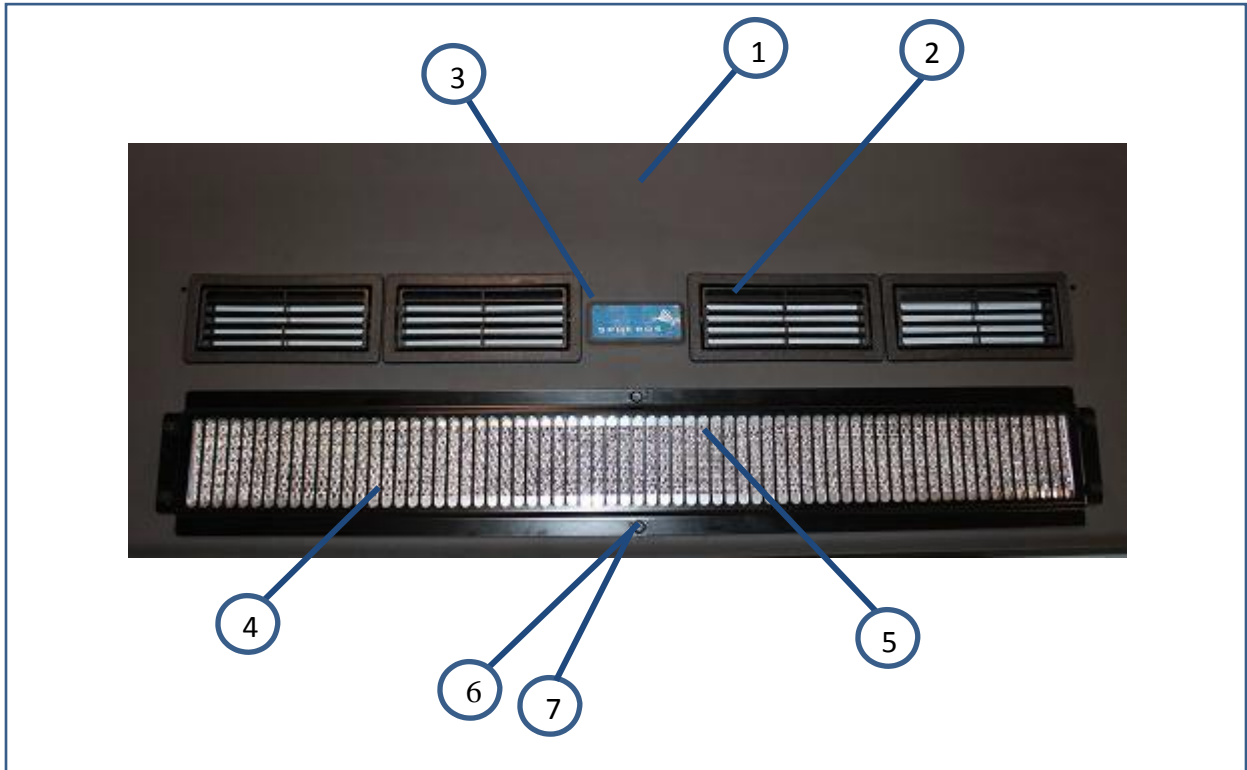

Spare Parts List Arcticsphere

IW 220

Item #	Part Number	Description	QTY
1	11116843A	Cover IW 220 TB	1
2	11116984A	LOUVER	4
3	11116985A	SPHEROS DESIGN LABEL	1
4	11116863A	AIR FILTER GRID	1
5	11116828A	ALUMINIUM AIR FILTER	1
6	11117527A	KNURLED HEAD THUMB SCREW 1/4"-20 x1/2"	6
7	11117526A	CLIP ON NUT 1/4"-20	6