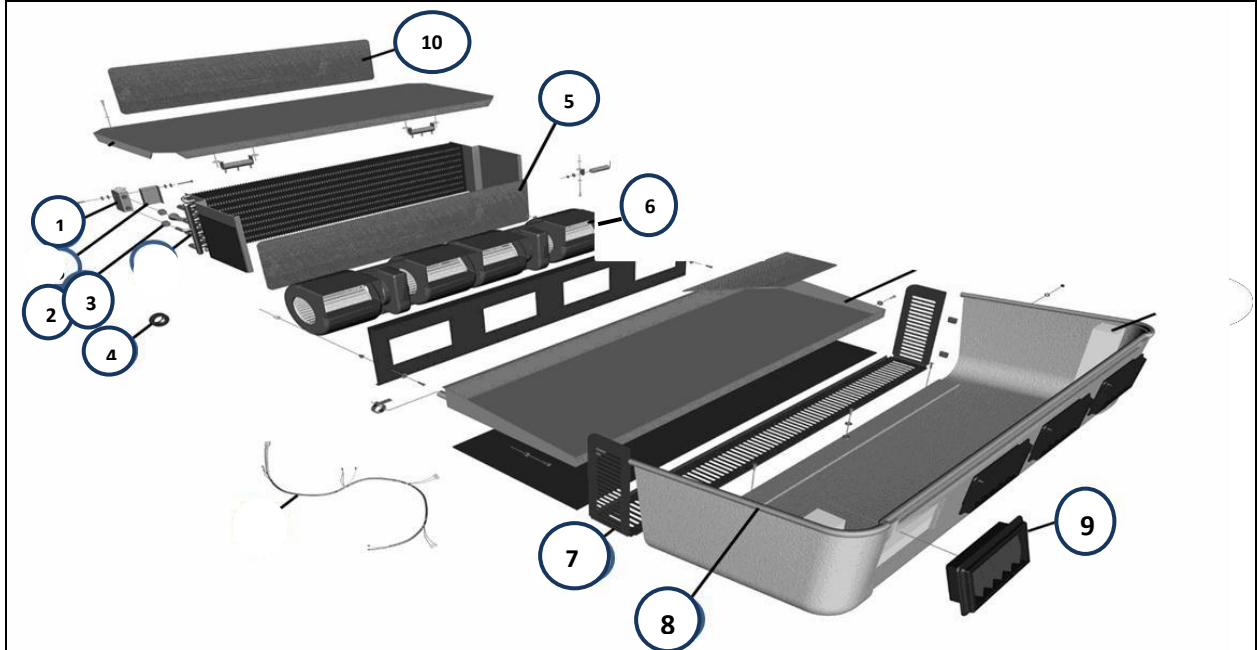

Spare Parts List Arcticsphere

CE 300

Item #	Part Number	Description	QTY
1	11118065A	EXP-VALVE BLOCK TXV	1
2	80812A	O-Ring NW8 R134a- resistant	1
3	80835A	O-RING NU16 R134A resistant	2
4	11117282A	LOW PRESSURE SWITCH 1,8bar CPL	1
5	11118049A	Water Screen CE300	1
6	11114019A	12V Radial Blower	3
7	11118075A	Cover Return Air Grid Evap.	1
8	11118074A	Cover Evap. CE300	1
9	11116984A	Louver	6
10	11118076A	Air filter Evap. CE300	1
	11117383A	Temperature Sensor	1
	11117582A	Anti-Freeze Thermostat	1