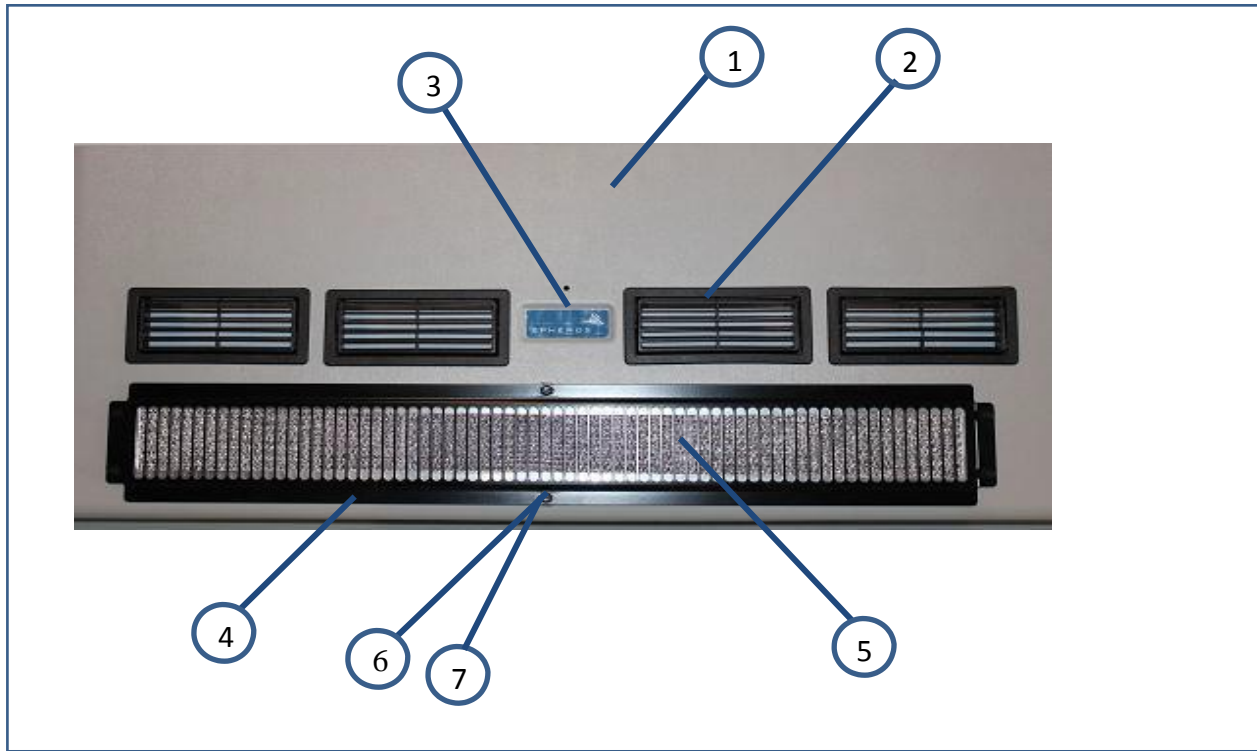

Spare Parts List Arcticsphere

IW 210

Item #	Part Number	Description	QTY
1	11116842A	COVER IW210	1
1	550320A	COVER IW210 TB	1
2	11116984A	LOUVER	4
3	11116985A	SPHEROS DESIGN LABEL	1
4	11116828A	ALUMINIUM AIR FILTER	1
5	11116863A	AIR FILTER GRID	1
6	11117527A	KNURLED HEAD THUMB SCREW 1/4"-20 x1/2"	6
7	11117526A	CLIP ON NUT 1/4"-20	6