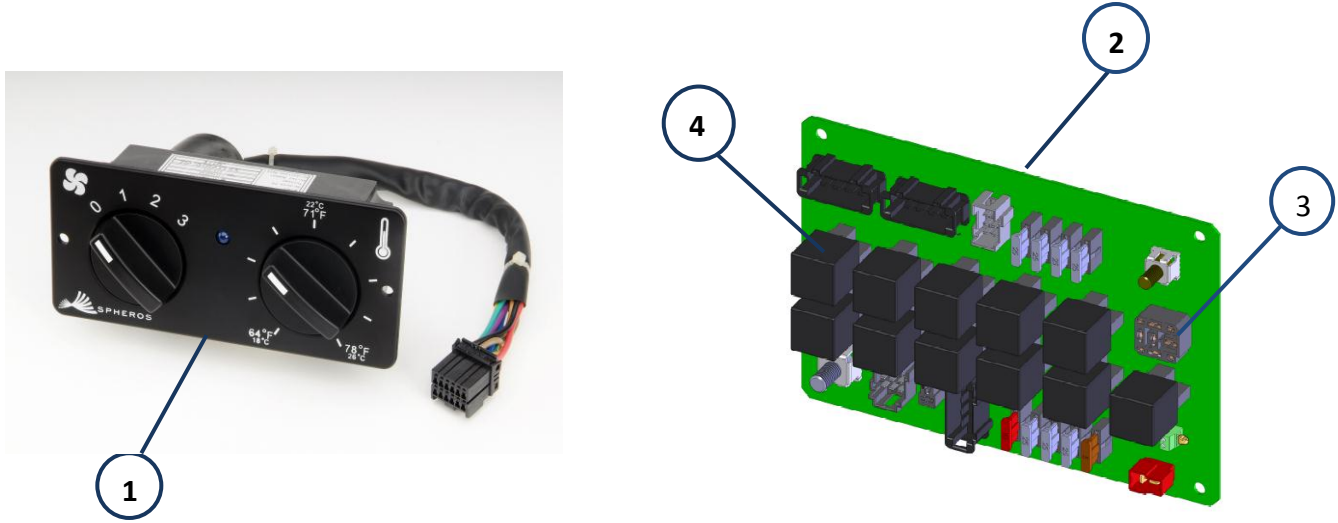

Spare Parts List Arcticsphere

Controls

Item #	Part Number	Description	QTY
1	11116024A	Manual Dash Control 3 Speed	1
2	11117844A	Relay Control Board 12V	1
3	11115103A	Control Relay 12/24V	1
4	550307A	Relay CB1-D-12V for W Relay Board	11
	550295A	Mating connector kit for RB 11117844A	1