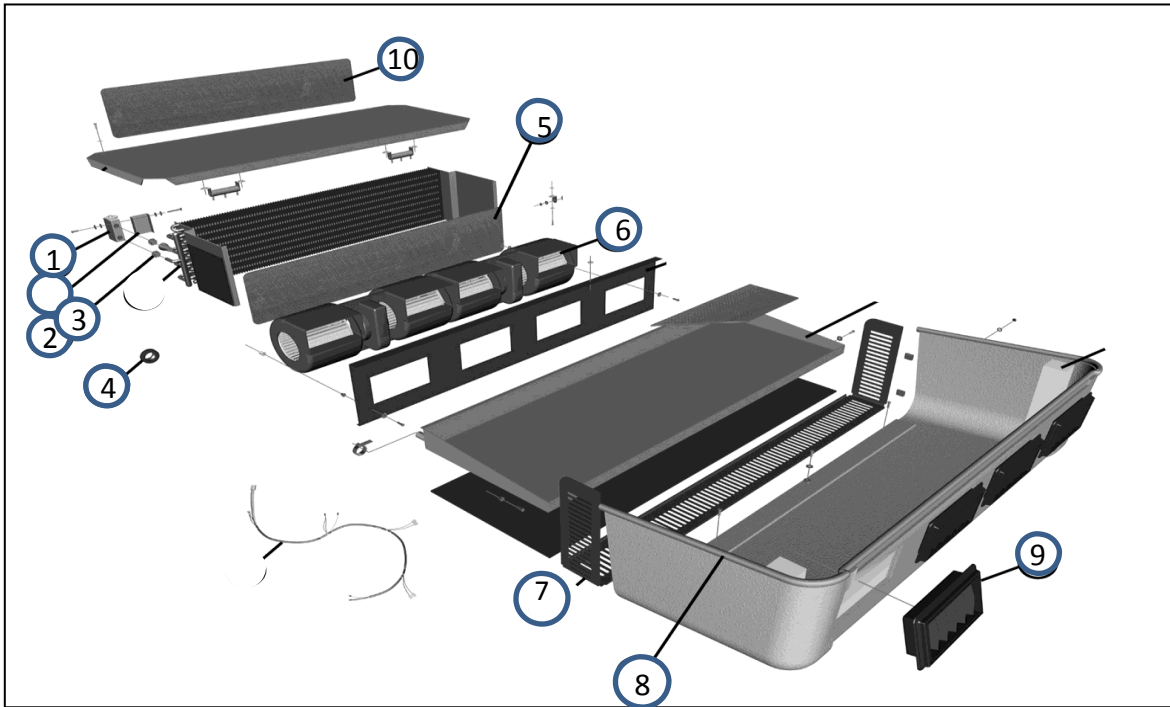

Spare Parts List Arcticsphere

CE 200

Item #	Part Number	Description	QTY
1	11116827A	EXPANSION VALVE BLOCK	1
2	80812A	O-Ring NW8 R134a- resistant	1
3	80640A	O-RING NW10 R134A resistant	1
4	11117282A	LOW PRESSURE SWITCH	1
5	11117539A	Water Screen	1
6	11114019A	RADIAL BLOWER	2
7	11117636A	Cover Return Air Grid Evap.	1
8	11117634A	Cover Evap. CE200	2
9	11116984A	Louver	4
10	11117541A	Air filter Evap. CE200	1
	11117383A	Temperature Sensor	1
	11117582A	Anti-Freeze Thermostat	1