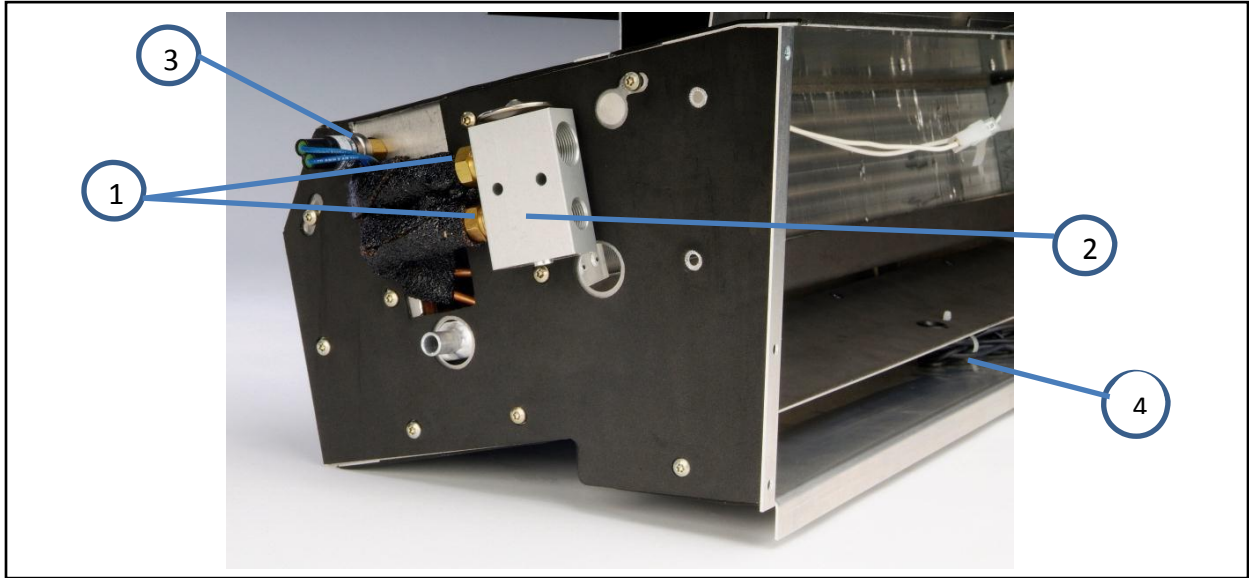

Spare Parts List Arcticsphere

IW 220

Item #	Part Number	Description	QTY
1	11116724A	RADIAL BLOWER 12V	1
2	11117582A	THERMOSTAT ICE PROTECTION	1

Spare Parts List Arcticsphere

IW 220

Item #	Part Number	Description	QTY
1	80640A	O-RING NW10 R134A	2
2	11116827A	EXPANSION VALVE BLOCK	1
3	11117282A	LOW PRESSURE SWITCH	1
4	11117383A	TEMPERATURE SENSOR	1