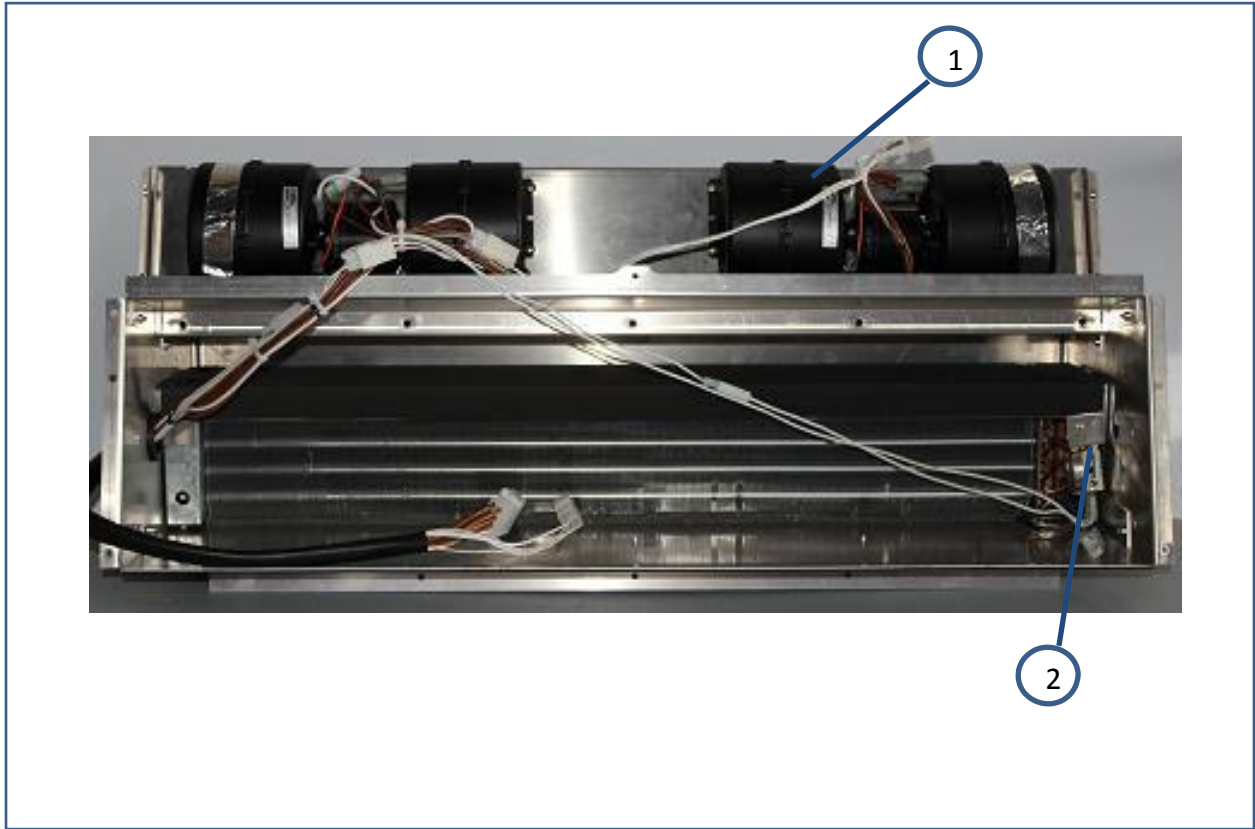

Spare Parts List Arcticsphere

IW 220

Item #	Part Number	Description	QTY
1	11116724A	RADIAL BLOWER 12V	1
2	11117582A	THERMOSTAT ICE PROTECTION	1