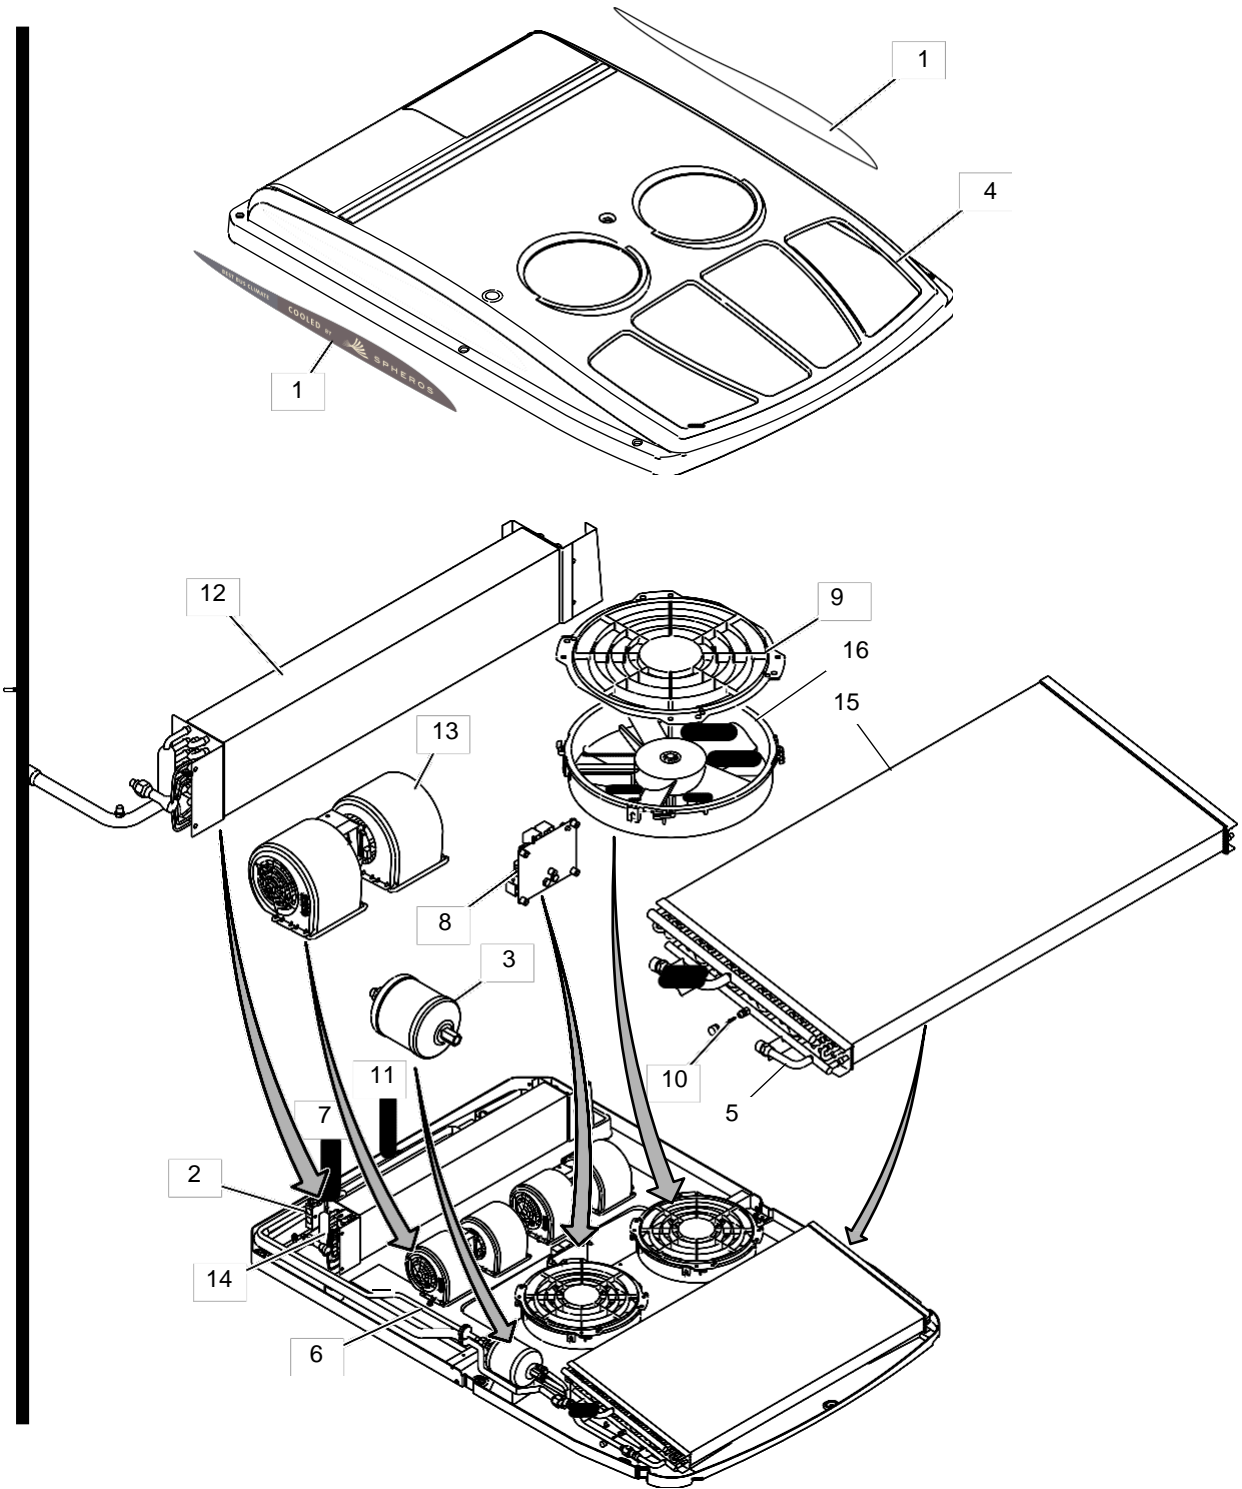

Air conditioning system

Spare parts list

CC 145

Item	Description	Info	Part-Number
1	Spheros Label		11115015A
2	Expansion Valve		11115013A
3	Filter Dryer		11114237A
4	Cover		11114251A
5	High Pressure Switch		1102910B
6	Solenoid Switch		11114593A
7	Low Pressure Switch		1102911C
*	O Ring 10mm		80640A
*	O-Ring 13mm		80641A
*	O-Ring 16mm		80835A
*	O-Ring 8mm		80812A
8	Relay Board 12V		11114299A
9	Grille Condenser Fan		68055B
10	Safety Valve		1100951A
11	Temperature Sensor		550191A
12	Evaporator Coil		11114236A
13	Evaporator Blower VLL	12V	11114019A
14	Anti-Icing Thermostat		31738B
15	Condenser Coil		11114235A
16	Condenser Fan	12V	11114018A

\*not illustrated