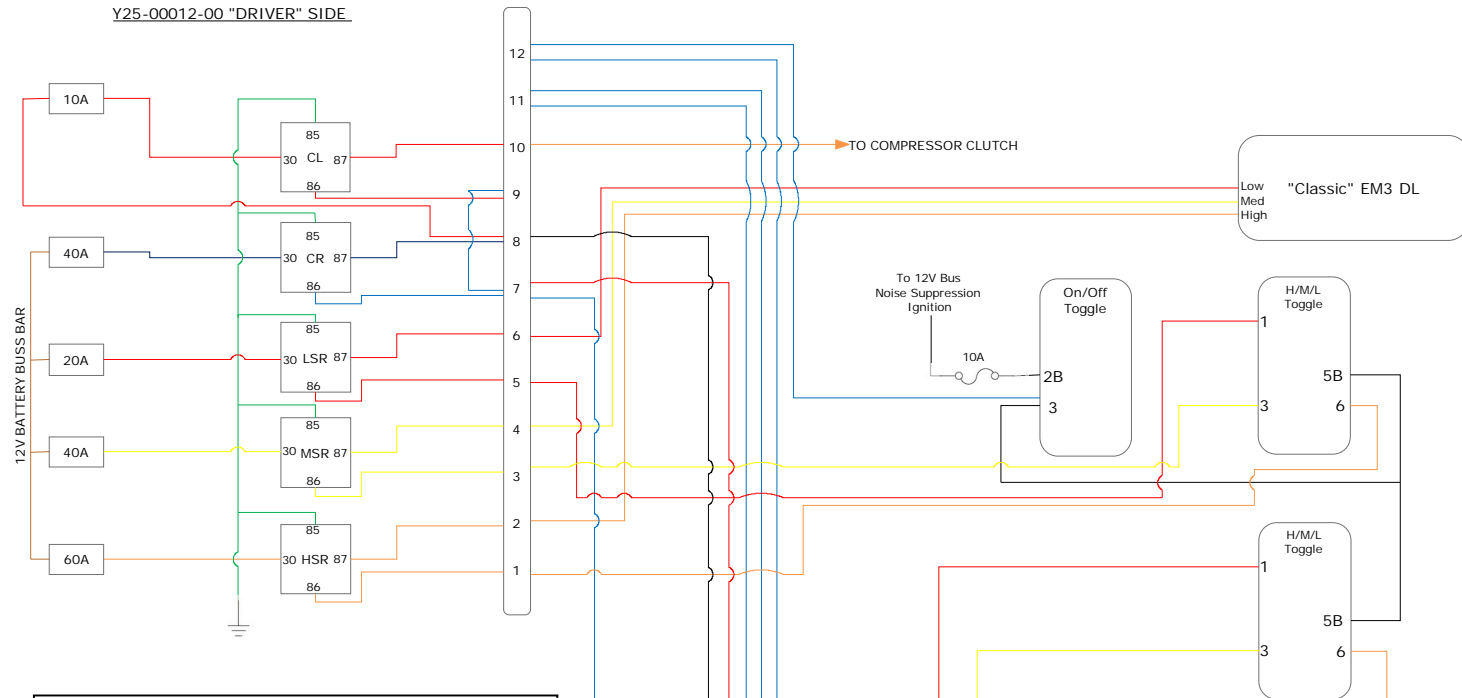

Y25-00012-00 "DRIVER" SIDE

Drawing# KH24
 "Classic" DL EM3 / (2)EM / K430 with TM55/65
 Drafted By: Kevin Harris / TransArctic of Southern GA Inc.
 19 Dec 2018

Y25-00012-00 "PASSENGER" SIDE