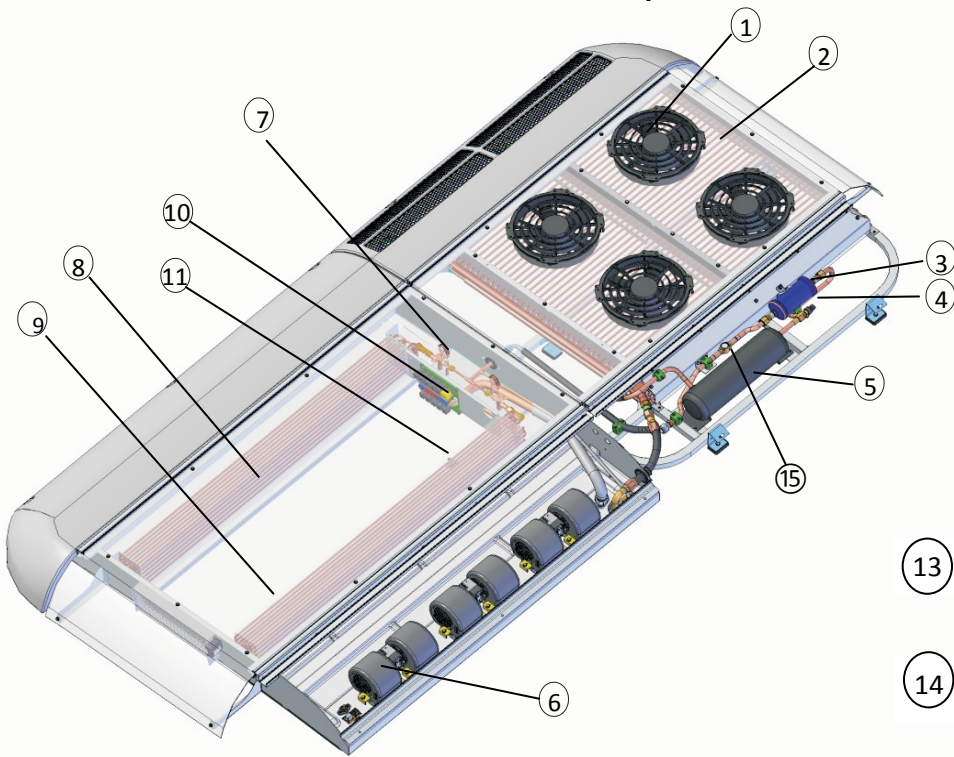

SPHEROS

Air conditioning system

Spare parts list

CC335SL

CC335DL

CC355

11/5/2014

Part No. 10000034A